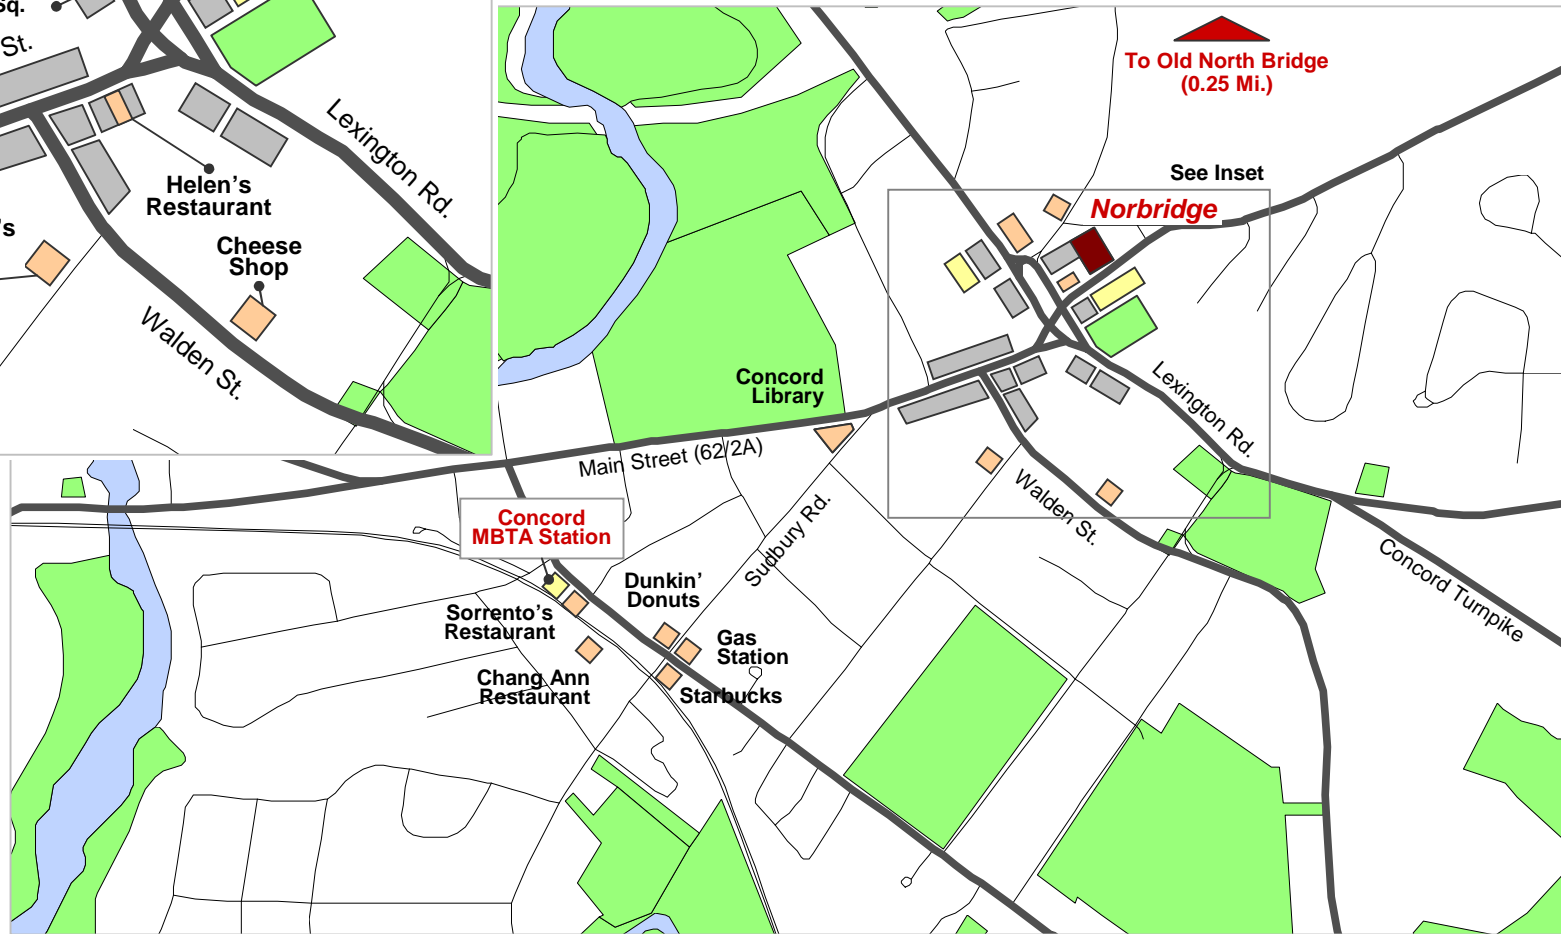

Norbridge's Neighborhood Concord, MA

30 Monument Square
Suite 300
Concord, MA 01742
(978) 369-2944

To Walden Pond
(2 Mi.)

Map Baselayer Sources: Massachusetts Office of
Geographic and Environmental Information